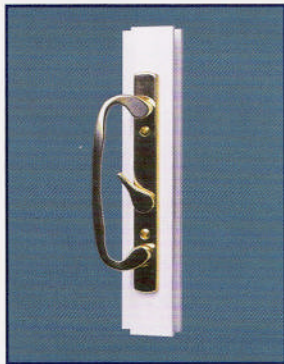

ENCORE

REPLACEMENT PATIO DOOR

The Encore Vinyl Sliding Patio Door adds traditional, classic styling to your home. The Encore was designed with the charm of the Victorian Era, yet built to last with the latest advanced materials and highest levels of energy efficiency.

All Encore Sliding Patio Doors are manufactured with heavy multi-chambered vinyl extrusions. Frames are welded at the header with a strong durable sill, mechanically fastened to the jambs. The door lites are constructed of the same quality vinyl extrusions, with aluminum reinforcement and all corners are welded assuring strength and stability.

The hardware used on the Encore Sliding Patio Door is what you would expect from a quality Seaway product. Only the finest. Heavy-duty, "Tandem" rollers for easy gliding open and close. Strong dependable locking hardware with a full interlock system where the two lites meet and a "Lift-Out Prevention Track" adding to the security of the lock system.

Optional Brass Hardware

FEATURES AND BENEFITS

- ▲ Victorian Styling
- ▲ 7/8" PPG Intercept Tempered Insulated Glass; with Optional Low-E and Argon Gas
- ▲ Fully Assembled Frame, Sashes and Screen
- ▲ Optional Brass Hardware
- ▲ Sturdy Sliding Screen
- ▲ Tandem Rollers
- ▲ Aluminum Roller Track
- ▲ Available in 5 ft. or 6 ft.
- ▲ Available in Euro-White or Beige
- ▲ Fusion Welded Sash and Main Frame Header
- ▲ Aluminum Reinforced Sashes
- ▲ Full Interlock, Lift-Out Prevention Track