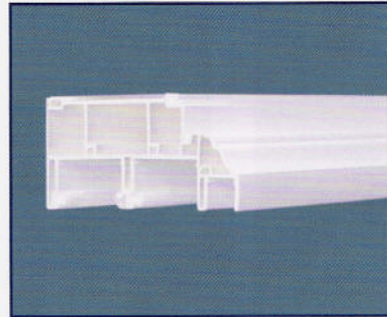

All Encore Sliding Patio Doors are manufactured with heavy multi-chambered vinyl extrusions. Frames are welded at the header with a strong durable sill, mechanically fastened to the jambs. The door lites are constructed of the same quality vinyl extrusions, with aluminum reinforcement and all corners are welded assuring strength and stability.

Adding to the Encore Sliding Patio Door's energy efficiency is tempered 7/8" insulated glass with optional Low-E and Argon gas.

Available in either Euro-White or Beige, the Encore Sliding Patio Door will add to the comfort, appearance and value of your home.

Optional Brass Hardware

FEATURES AND BENEFITS

- ▲ Victorian Styling
- ▲ 7/8" PPG Intercept Tempered Insulated Glass; with Optional Low-E and Argon Gas
- ▲ Fully Assembled Frame, Sashes and Screen
- ▲ Optional Brass Hardware
- ▲ Sturdy Sliding Screen
- ▲ Tandem Rollers
- ▲ Aluminum Roller Track
- ▲ Available in 5 ft. or 6 ft.
- ▲ Available in Euro-White or Beige
- ▲ Fusion Welded Sash and Main Frame Header
- ▲ Aluminum Reinforced Sashes
- ▲ Full Interlock, Lift-Out Prevention Track