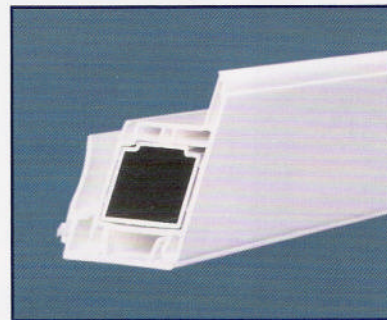

Aluminum Reinforced Sashes

Sold and installed by an authorized Seaway Dealer